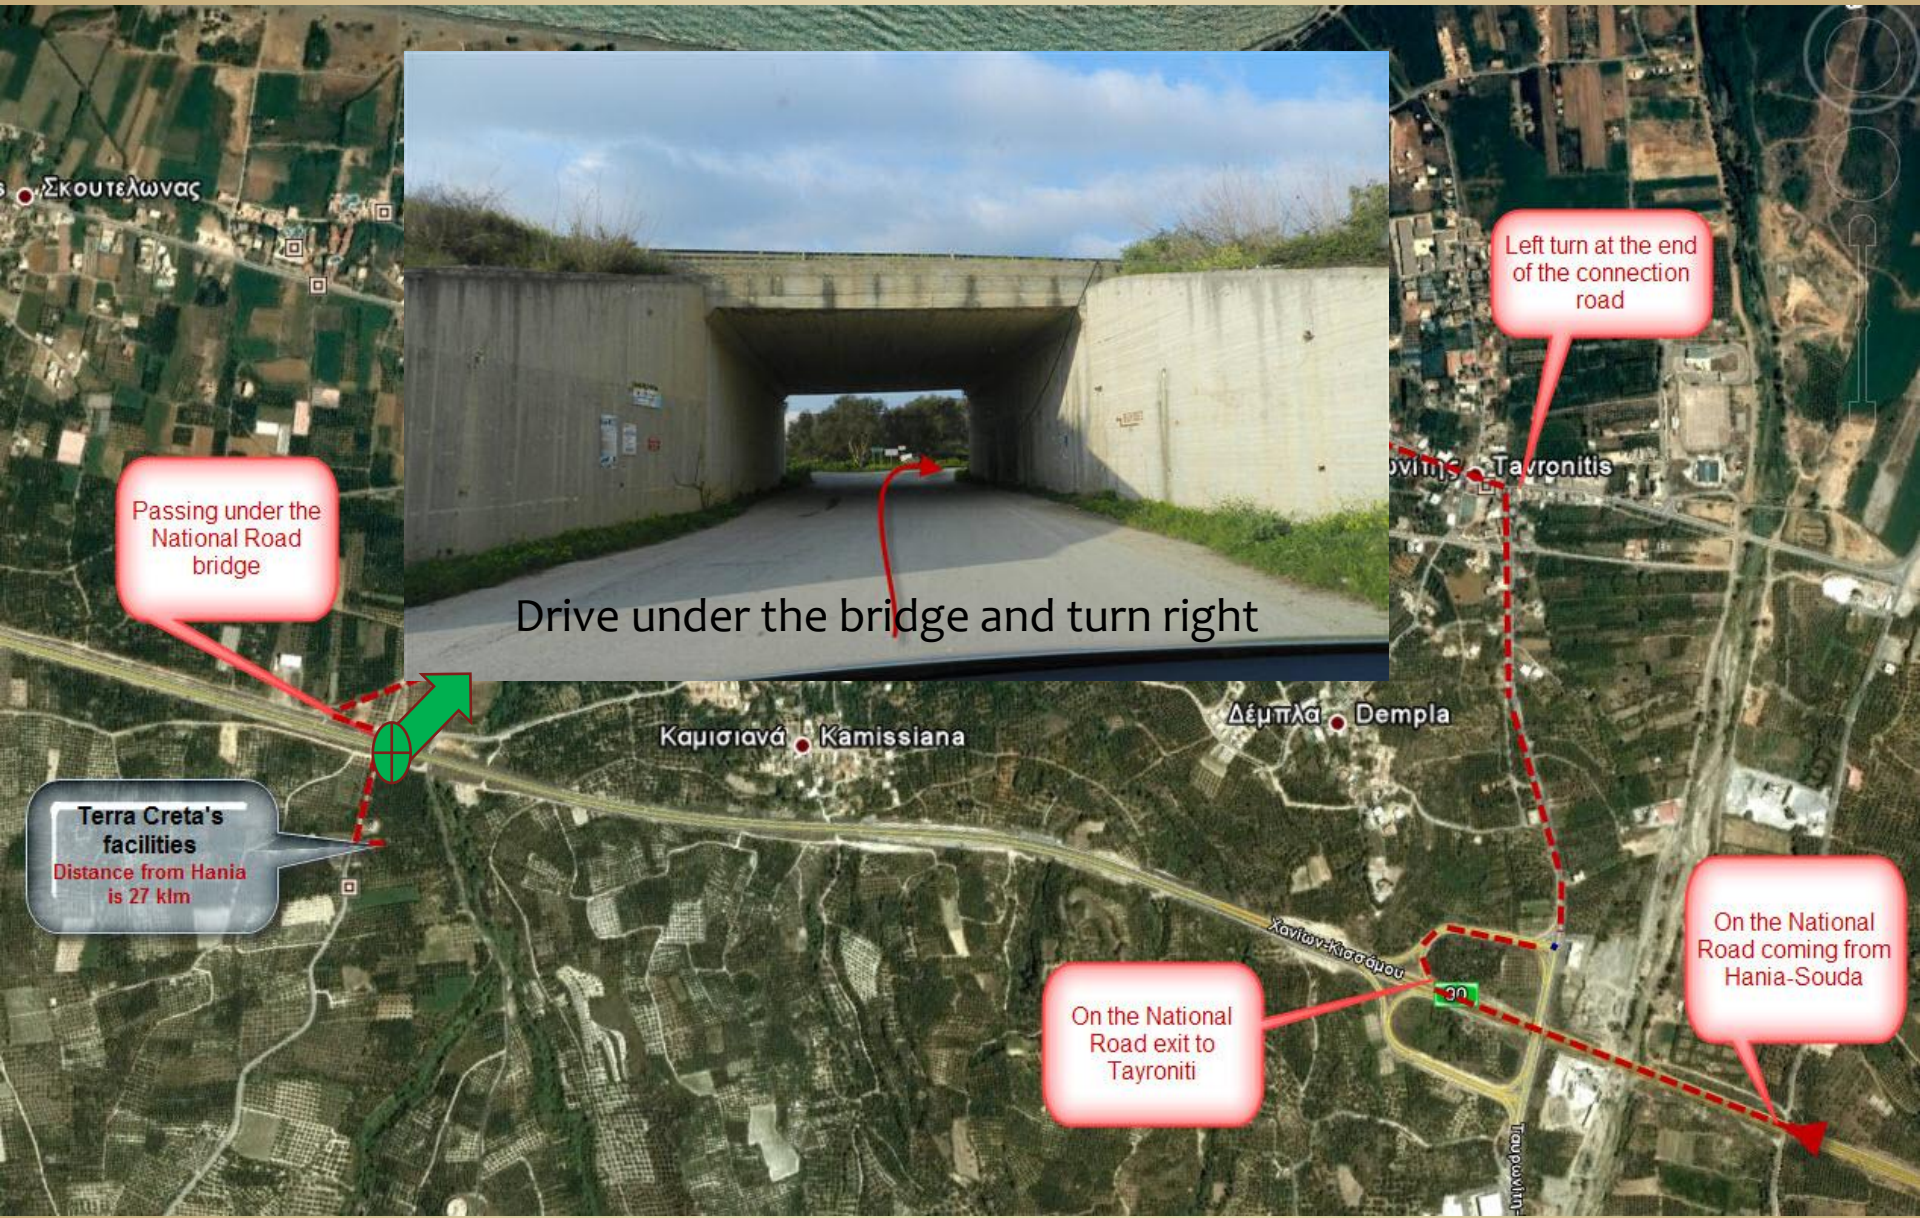

Passing under the National Road bridge

View from this point. At the end of the connection road turn left.

Terra Creta's facilities
Distance from Hania is 27 klm

Left turn at the end of the connection road

Left turn after Kamisia village

Left turn at the end of the connection road

After Kamisia village turn left here

On the National Road exit to Tavroniti

On the National Road coming from Hania-Souda

Σκουτελωνας

Ταυρωνιτις Tavronitis

Εθν. οδ. 90

Ταυρωνιτις

Passing under the National Road bridge

Drive under the bridge and turn right

Terra Creta's facilities
Distance from Hania is 27 klm

On the National Road exit to Tayroniti