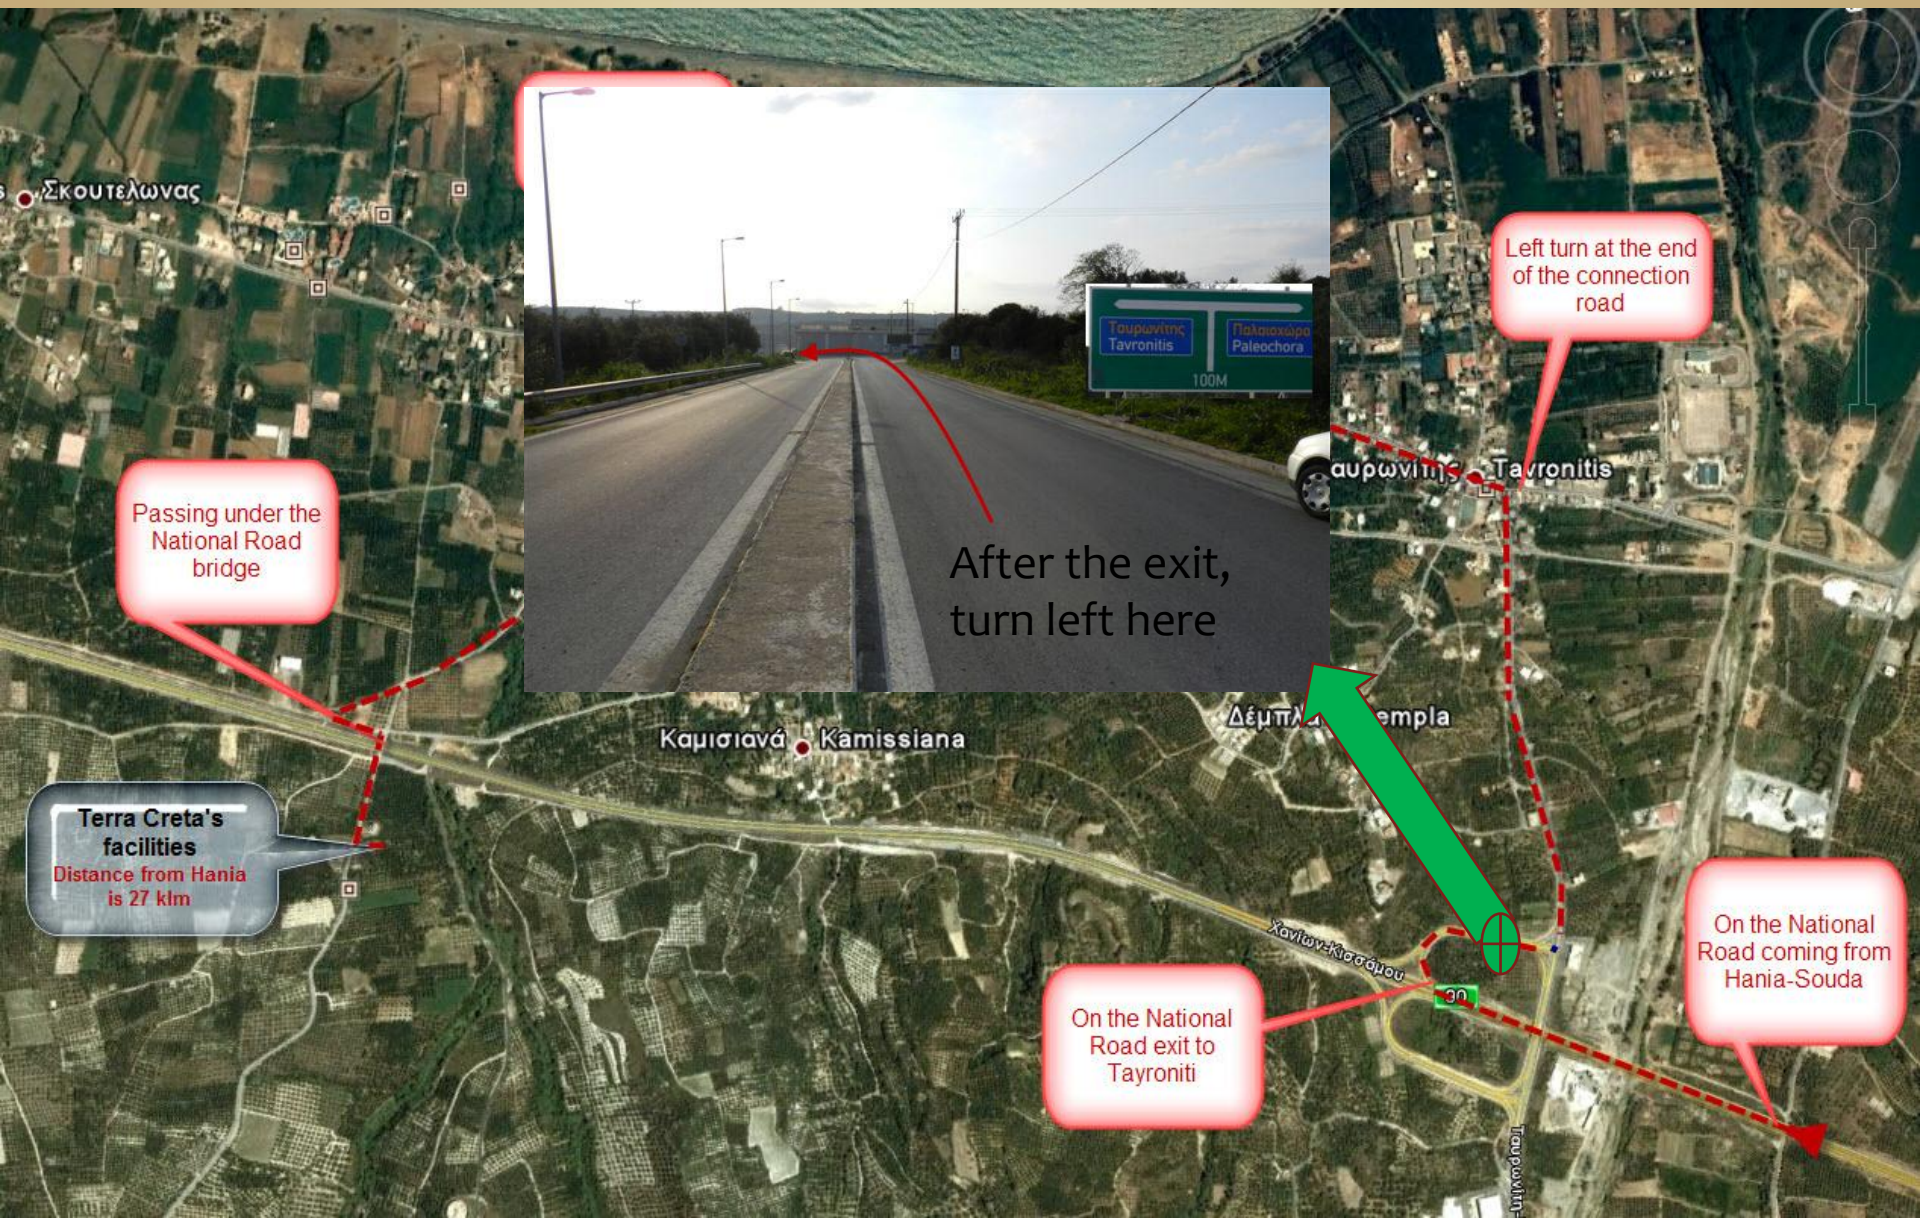

Terra Creta's facilities
Distance from Hania is 27 klm

View 300 m before the Exit to Tavrionitis from here

On the National Road exit to Tavrioniti

On the National Road coming from Hania-Souda

Left turn after
Kamisiana village

Passing under the
National Road
bridge

**Terra Creta's
facilities**
Distance from Hania
is 27 klm

Exit to Tavronitis from here

On the National
Road exit to
Tayroniti

On the National
Road coming from
Hania-Souda

Χανίων-Κισσάμου
30

Ταυρωνίτη

Passing under the National Road bridge

Terra Creta's facilities
Distance from Hania is 27 klm

After the exit, turn left here

Left turn at the end of the connection road

On the National Road exit to Tayroniti

Passing under the National Road bridge

View from this point. At the end of the connection road turn left.

Terra Creta's facilities
Distance from Hania is 27 klm

Left turn at the end of the connection road