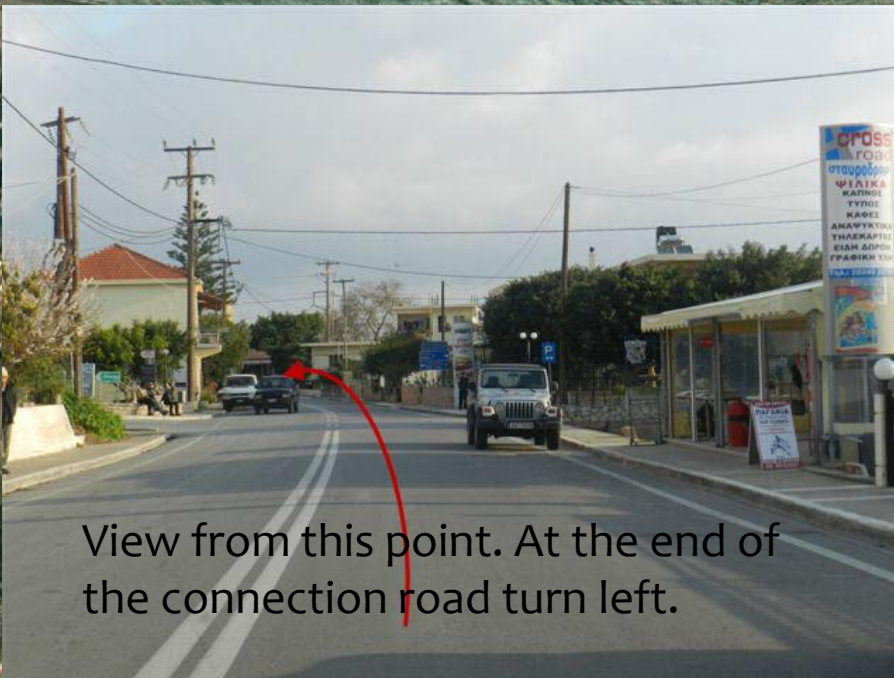

Passing under the National Road bridge

View from this point. At the end of the connection road turn left.

Terra Creta's facilities
Distance from Hania is 27 klm

Left turn at the end of the connection road