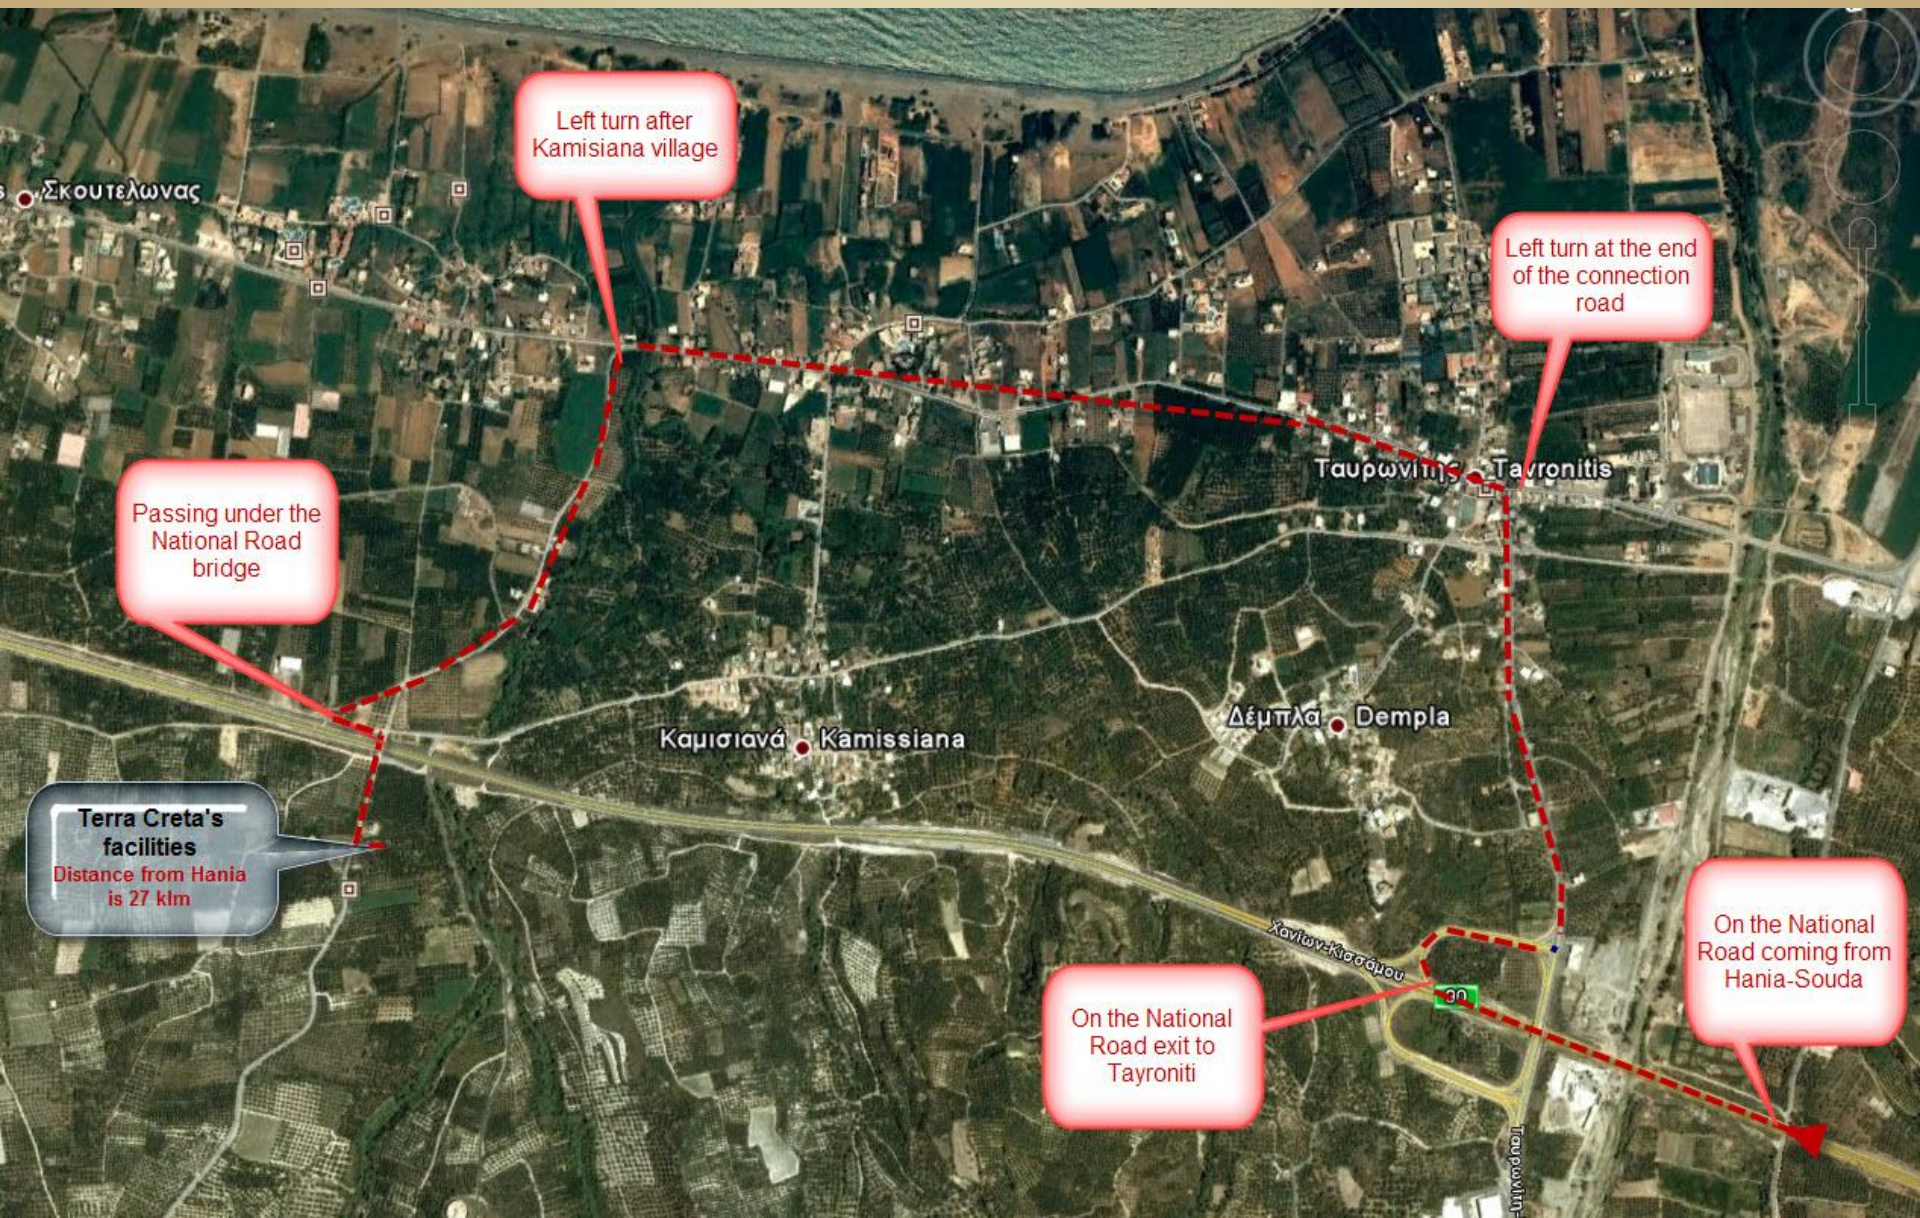

Press arrow down or left click for every Next page