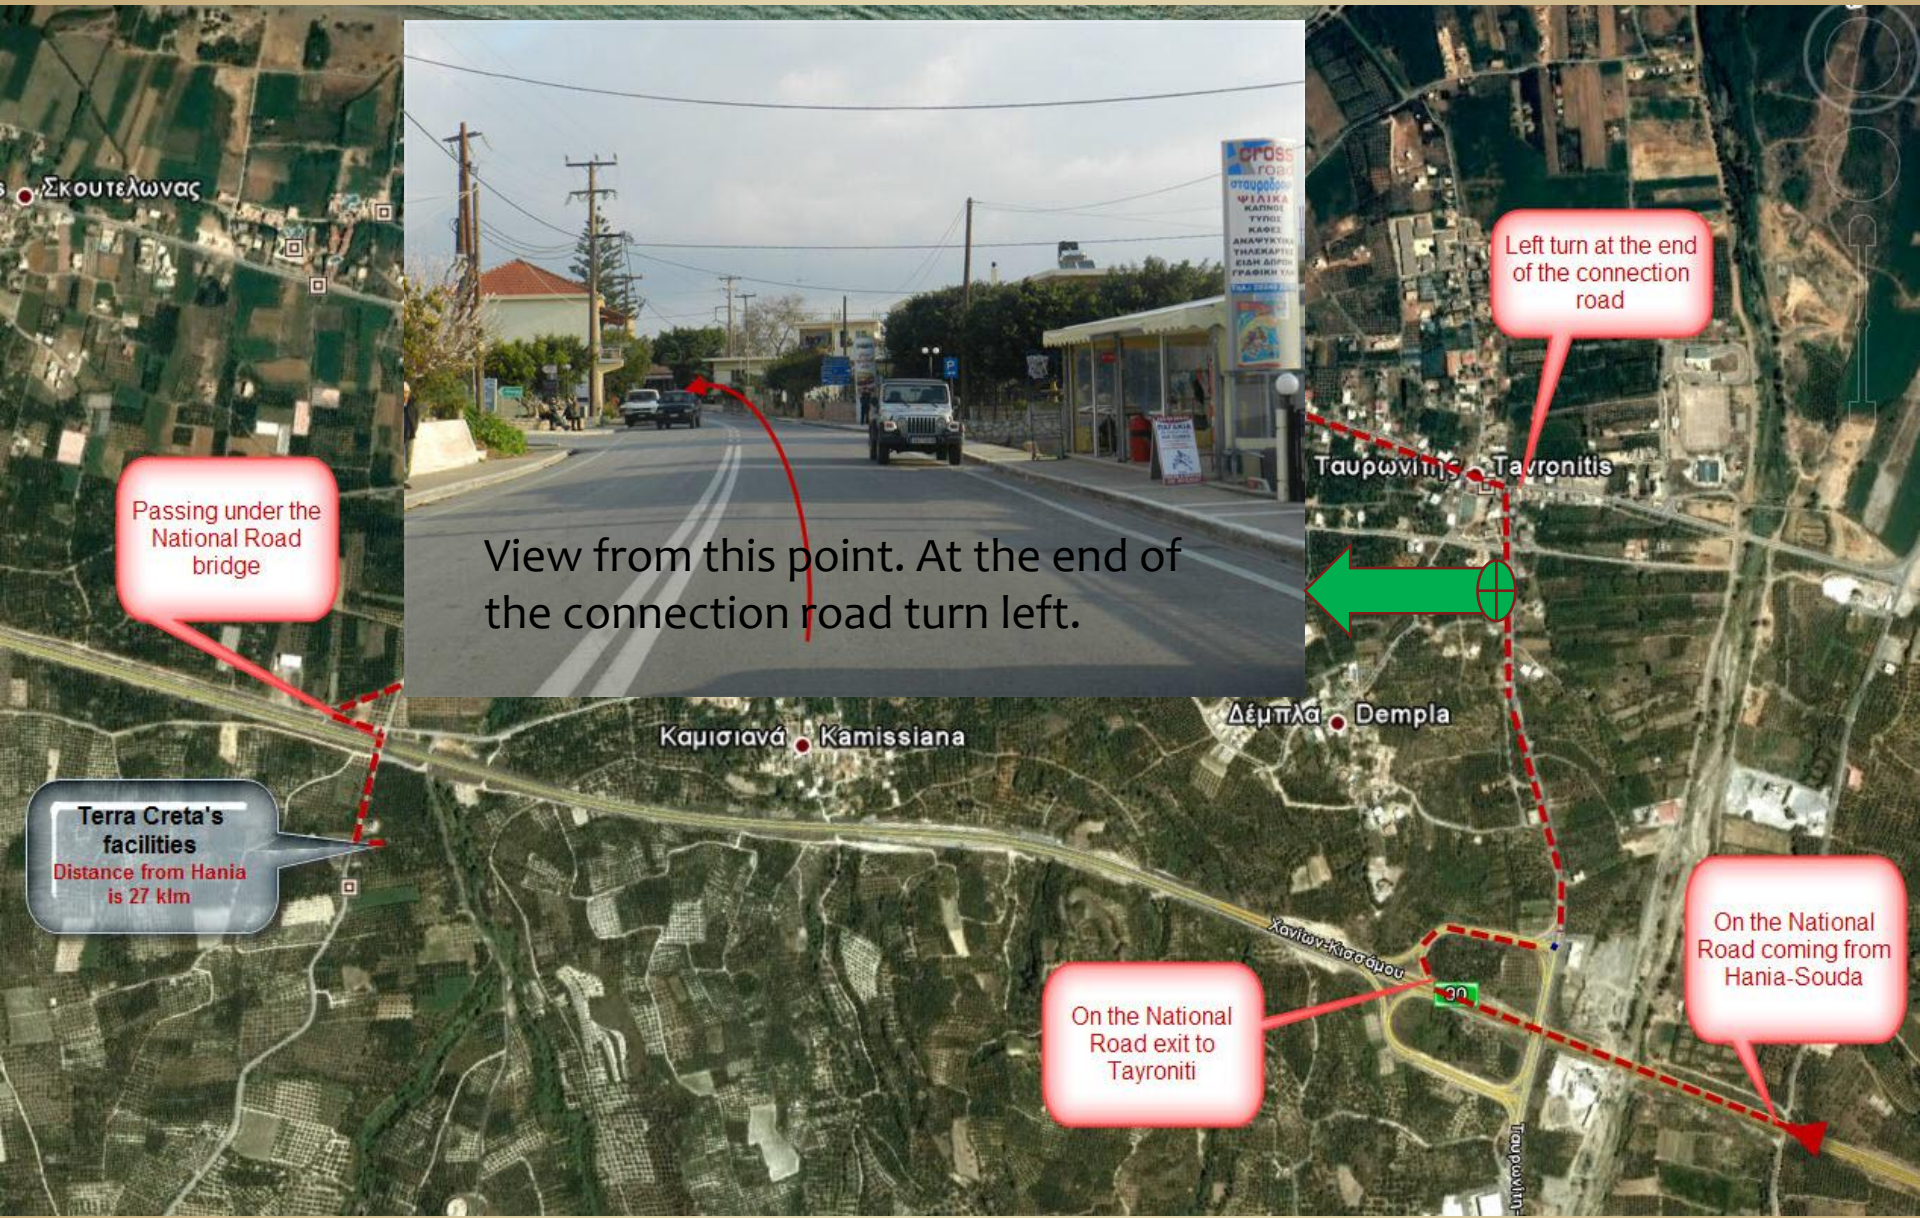

Χανίων-Κισσάμου
30

Ταυρωνίτη

Passing under the National Road bridge

Terra Creta's facilities
Distance from Hania is 27 klm

After the exit, turn left here

Left turn at the end of the connection road

On the National Road exit to Tayroniti

Passing under the National Road bridge

View from this point. At the end of the connection road turn left.

Terra Creta's facilities
Distance from Hania is 27 klm

Left turn at the end of the connection road

Ταυρωνιτις Tavronitis

Εθν. οδ. 90

Ταυρωνιτις

Passing under the National Road bridge

Drive under the bridge and turn right

Terra Creta's facilities
Distance from Hania is 27 klm

On the National Road exit to Tayroniti