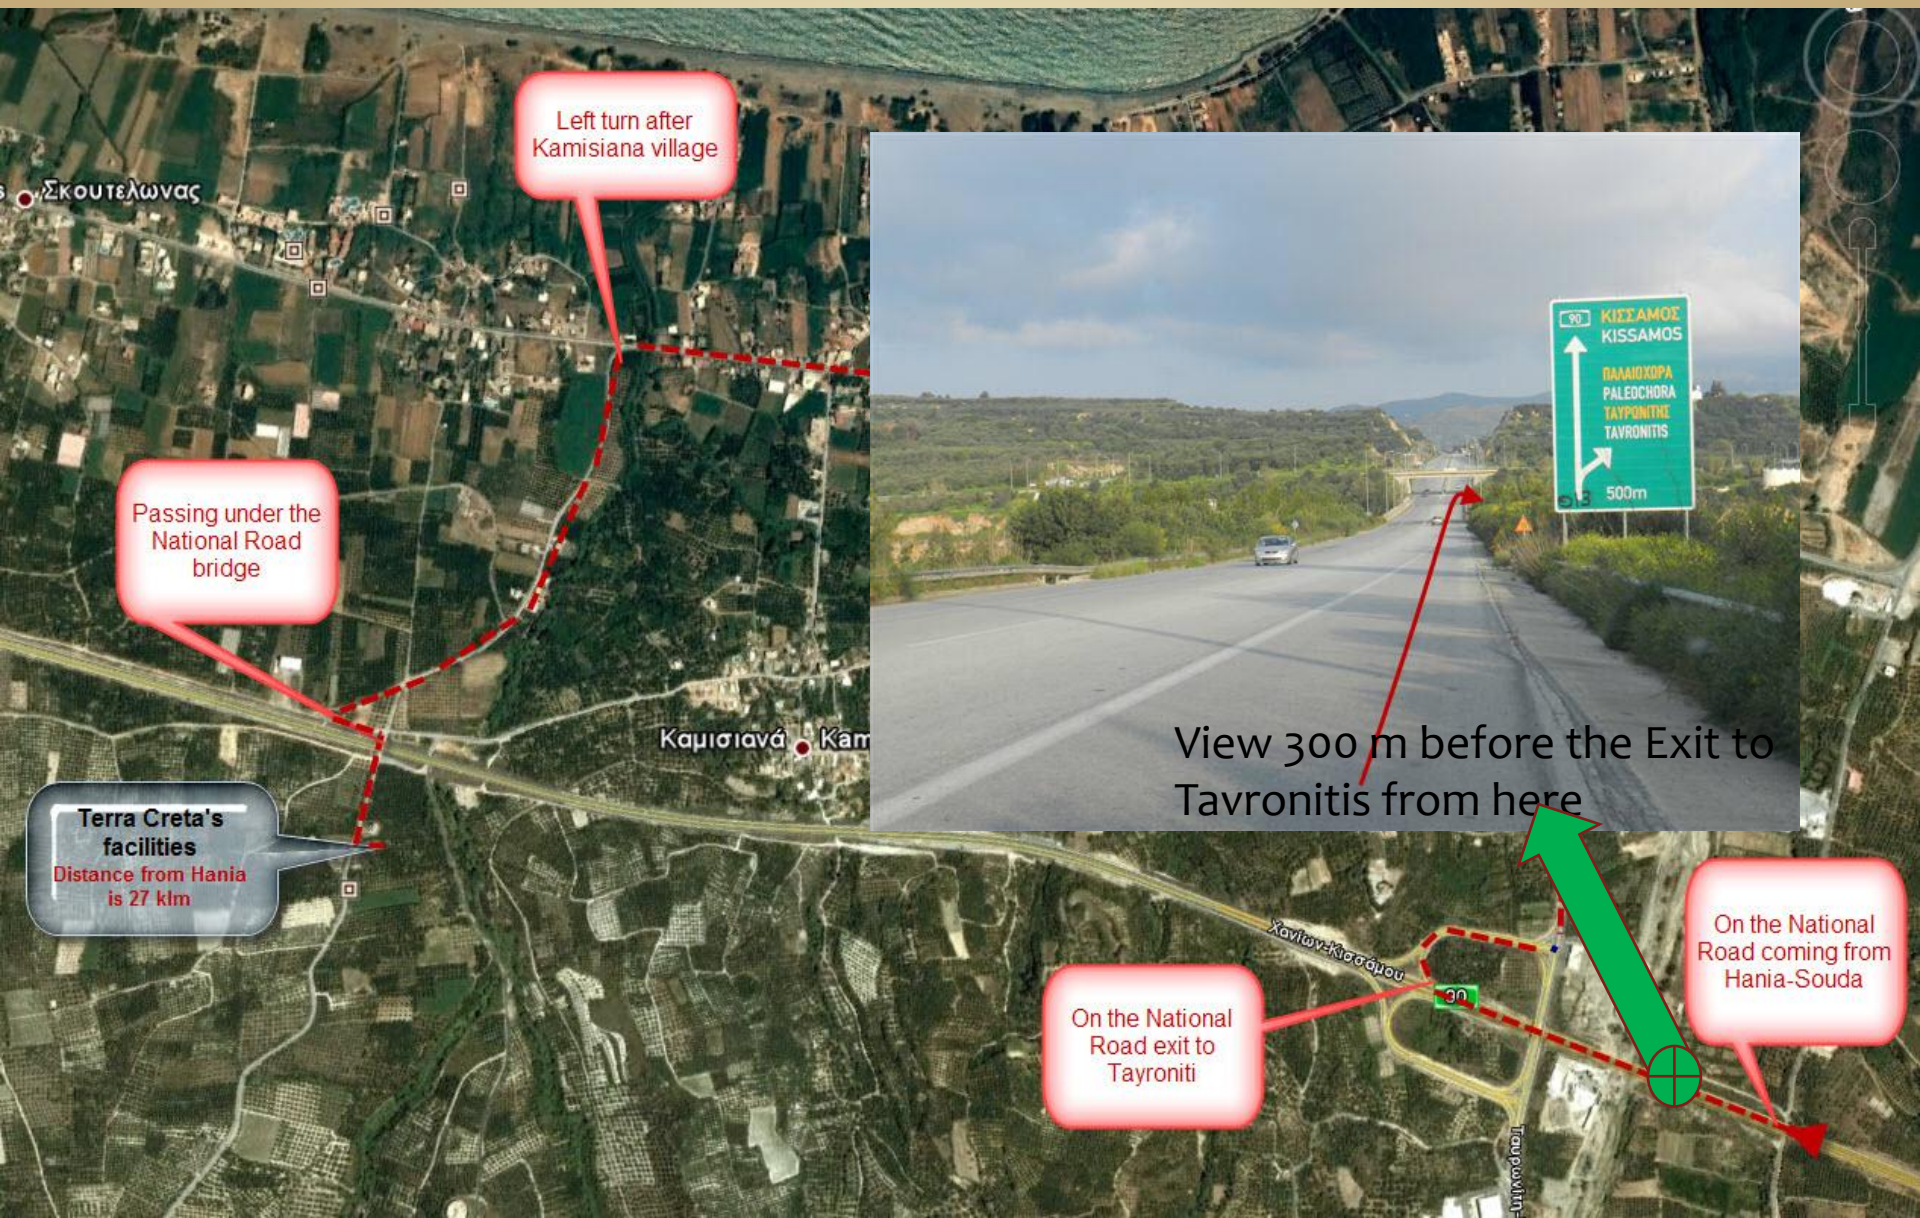

Left turn after Kamisiana village

Passing under the National Road bridge

Terra Creta's facilities
Distance from Hania is 27 klm